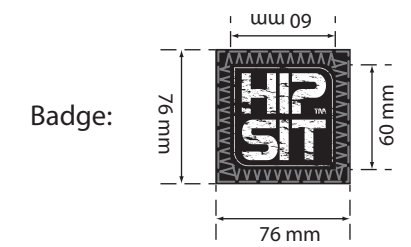

Lounge Cover

120 cm x 80cm x 39cm

fabric: black
print: white