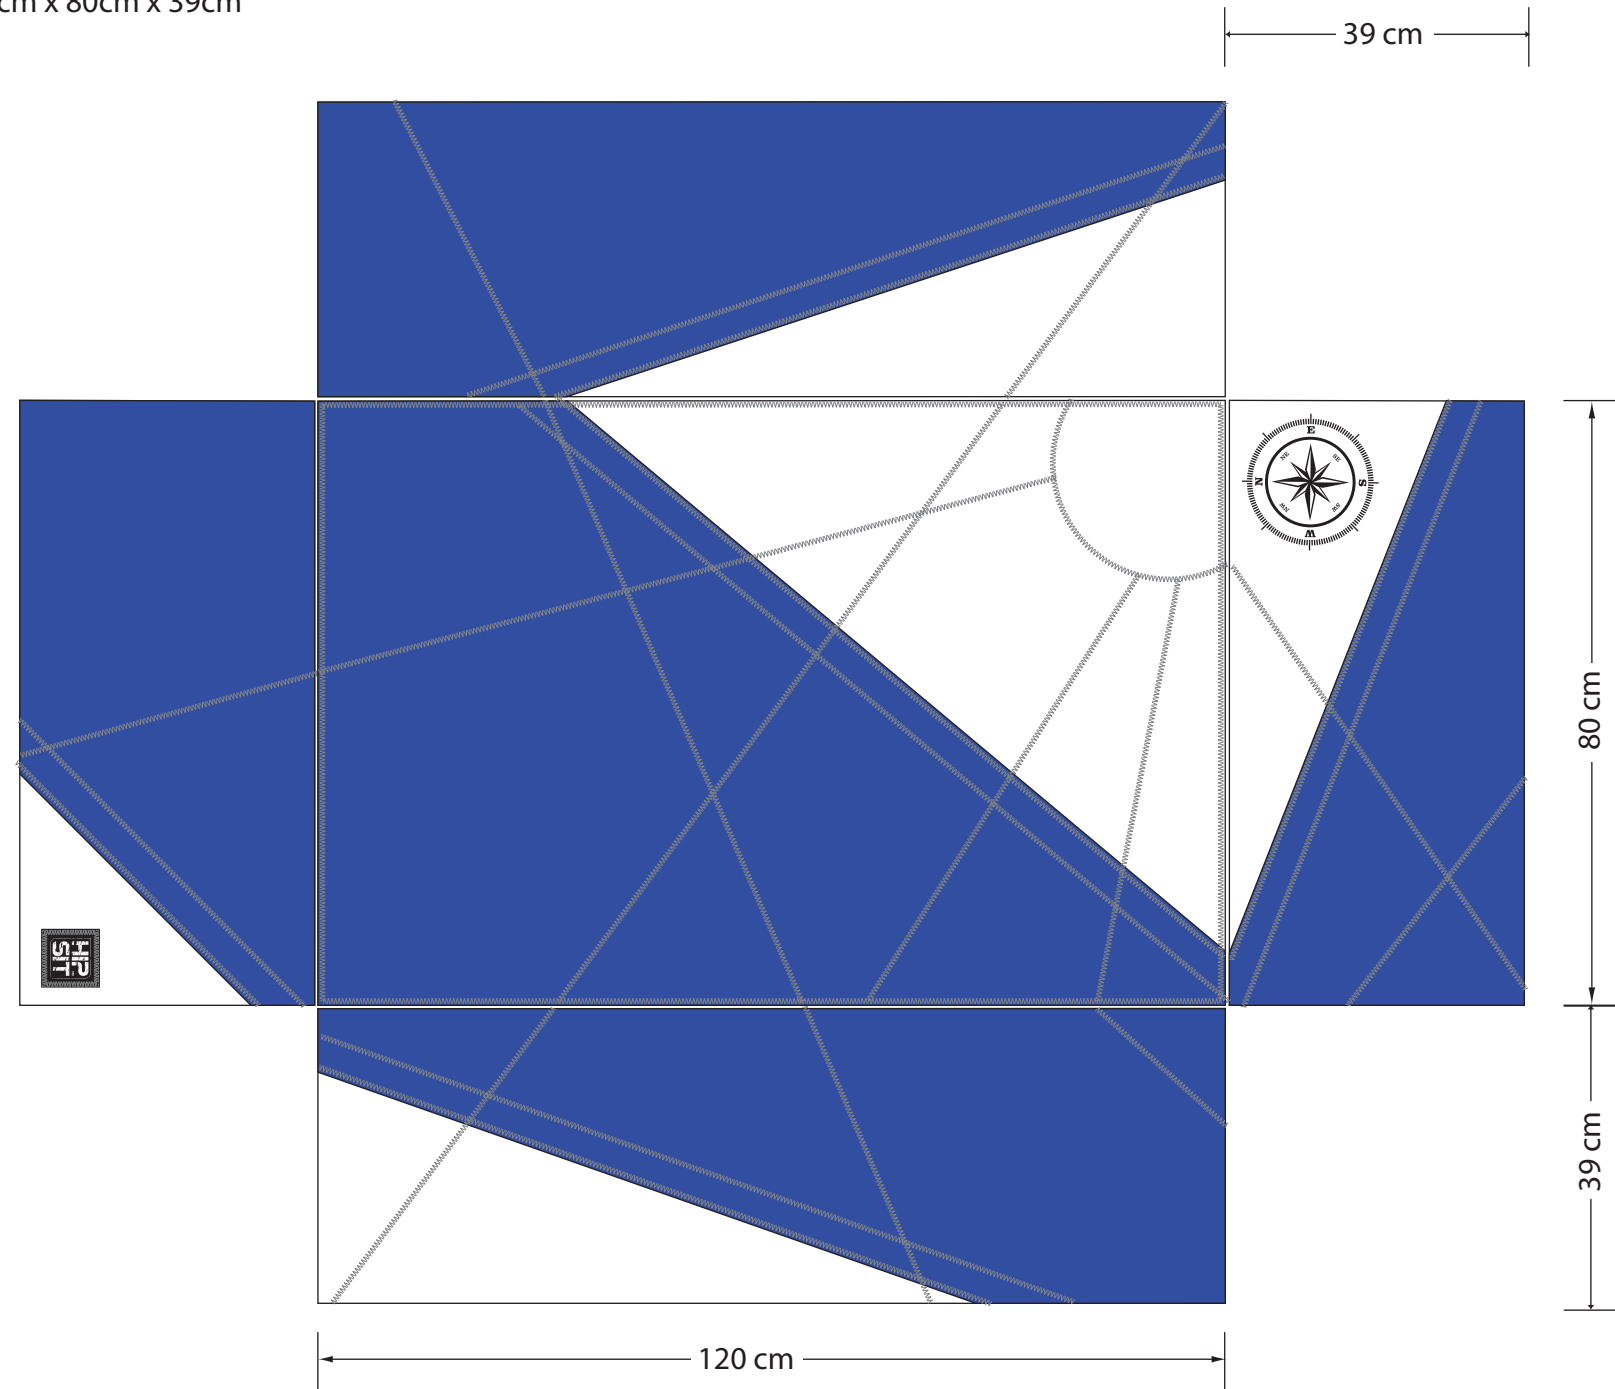

Lounge Cover

120 cm x 80cm x 39cm

fabric: black
print: white